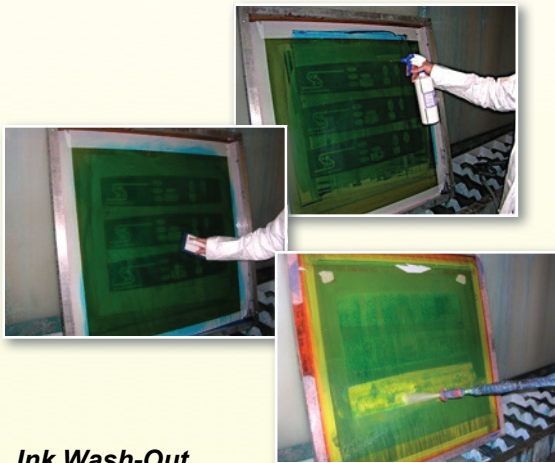

Chemical Consultants INCORPORATED

GR-6 "V"

Multi-Purpose Screen Wash

General Description

GR-6 "V" is a water soluble ink degradant. It is highly effective on plastisol, multi-purpose (solvent based, poster, UV, and vinyl inks. GR-6 "V" will protect the fabric from deep stains or ghosting from the image print. This makes it much easier when complete reclamation of the screen is necessary.

GR-6 "V" can be used in a wide variety of innovative cleaning processes ranging from re-circulation machines, dip tanks, immersion cleaning processes, and automatic reclaiming machines. It can also be applied manually with a scrub pad, spray bottle, or pneumatic pump systems.

GR-6 "V" is also an excellent plastisol ink haze (ghost) remover. It is non-hazardous (non-corrosive) and aggressively removes image stains from the mesh.

Quick Tip:

Always pressure wash screen from the bottom and work upwards.

This will prevent ink from locking back onto the mesh when coming in contact with the rinse water.

Advantages

- Low Odor
- High Solvency
- High Load Capacity To Reduce Usage
- High Flash Point / Non-Flammable
- Non-Hazardous
- Mesh Safe
- Multiple Applications

Applications

Always card excessive ink from screen. Use one of the following applications.

Ink Wash-Out At The Sink:

Card excessive ink from the screen. Apply GR-6 "V" to ink side of screen. Use a non-abrasive scrub brush or pad to agitate ink on both sides of screen. Finally, rinse all residue away using high pressure water.

Haze Remover:

After ink and emulsion has been removed, spray GR-6 "V" on both sides of the screen. Scrub screen both sides with a non-abrasive brush or pad. Allow product to sit for a few minutes (depending on severity of stain). High pressure rinse screen working from bottom and moving upwards.