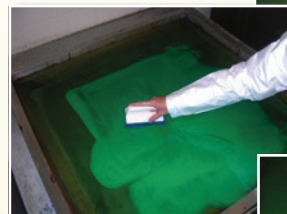

Application

Always card excessive ink from screen. Use one of the following applications.