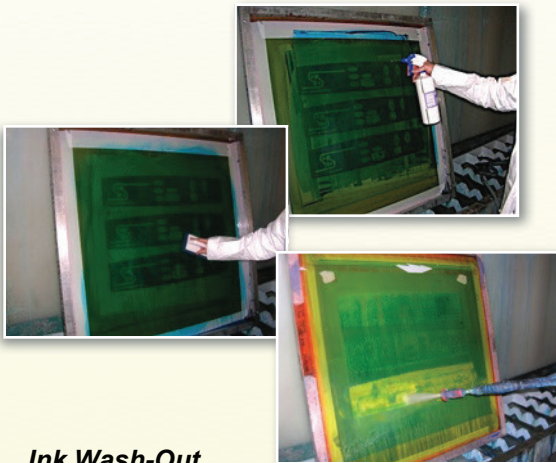

Chemical Consultants INCORPORATED

SC INK WASH

Multi-Purpose Graphic Screen Wash

General Description

SC Ink Wash is a water soluble ink degradant. It is highly effective on multi-purpose (solvent based), poster, UV, and vinyl inks. SC Ink Wash will protect the fabric from deep stains or ghosting from the image print. This makes it much easier when complete reclamation of the screen is necessary.

SC Ink Wash can be used in a wide variety of innovative cleaning processes ranging from re-circulation machines, dip tanks, immersion cleaning processes, and automatic reclaiming machines. SC Ink Wash can also be used as a press wash for UV ink systems. It will immediately break down the ink and dry without leaving a film or residue. It can be applied manually with a scrub pad, spray bottle, or pneumatic pump systems.

Quick Tip:

Always pressure wash screen from the bottom and work upwards.

This will prevent ink from locking back onto the mesh when coming in contact with the rinse water.

Advantages

- Low Odor
- High Solvency
- High Load Capacity To Reduce Usage
- High Flash Point / Non-Flammable
- Non-Hazardous
- Mesh Safe
- Multiple Application

Application

Always card excessive ink from screen. Use one of the following applications.