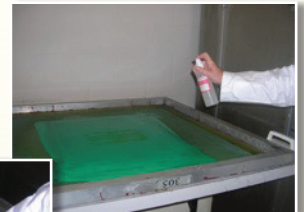

Application

Always card excessive ink from screen. Use one of the following applications.